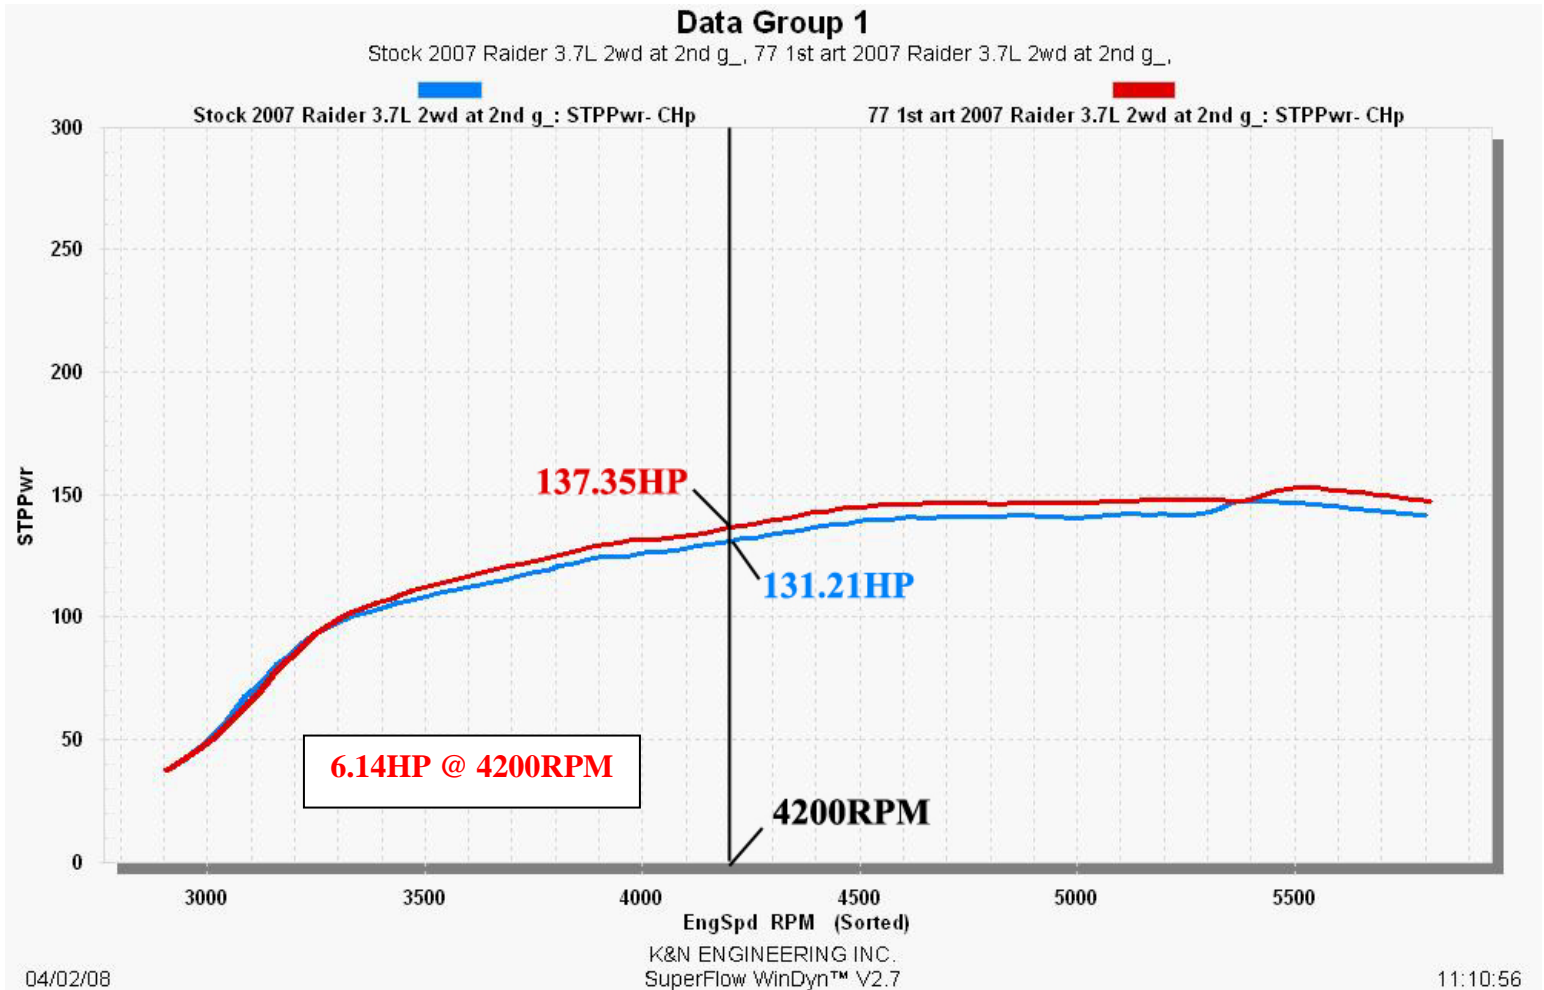

K &N Engineering Inc.

Run Title: Stock 2007 Mitsubishi Raider 3.7L 2g
Run Notes: Baseline stock run. 10,077 miles. 2nd gear run.
Run Date: 4-1-08

Run Title: K&N 2007 Mitsubishi Raider 3.7L V6 2g
Run Notes: K&N intake kit installed. 10,077 miles. 2nd gear run.
Run Date: 4-1-08