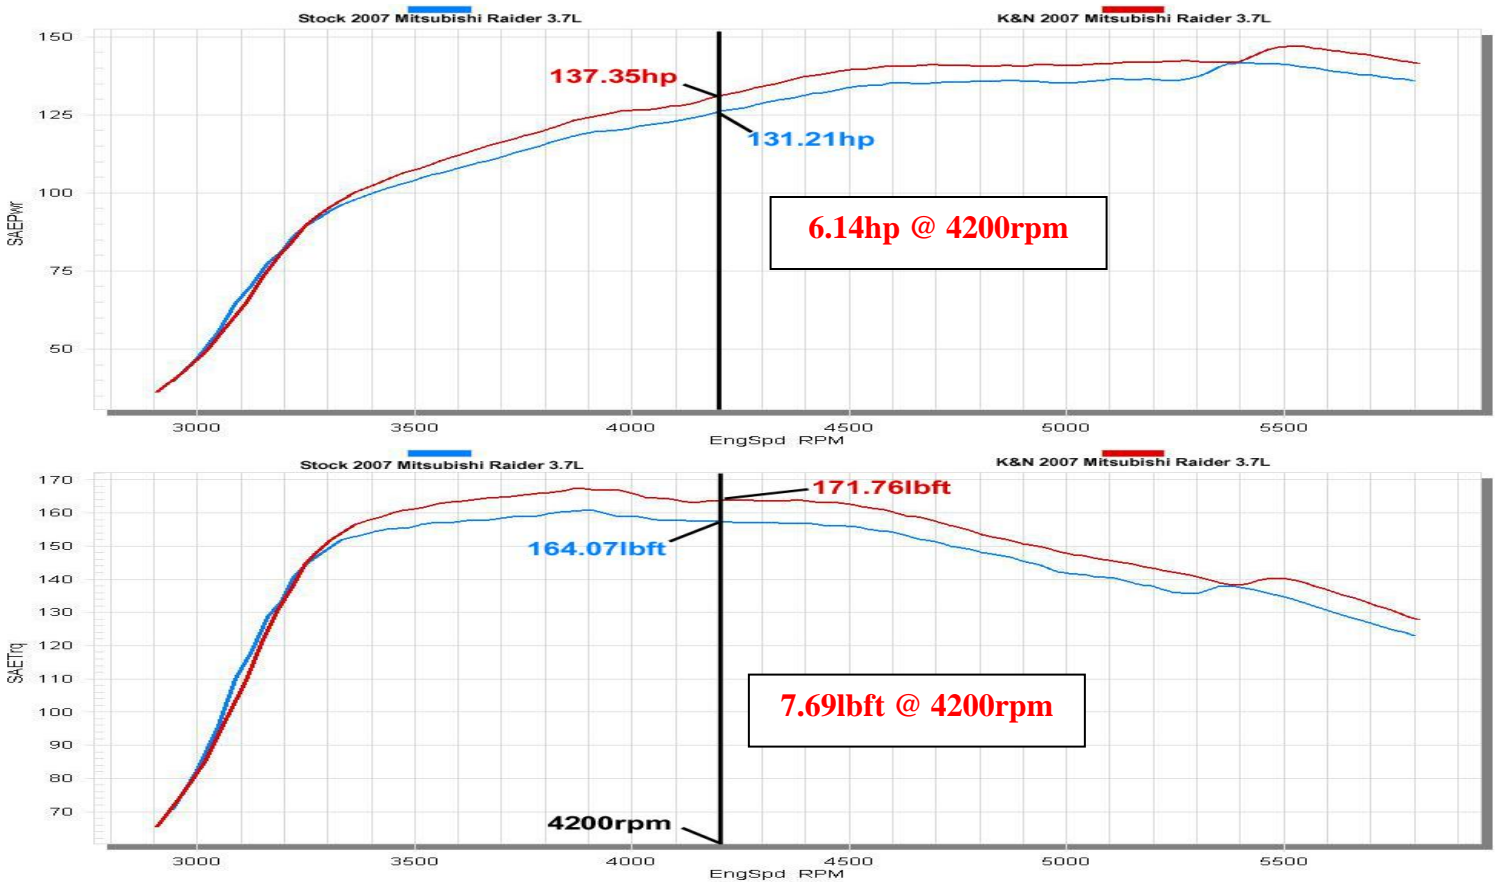

K&N Engineering Inc.

Run Title: Stock 2007 Mitsubishi Raider 3.7L 2g
Run Notes: Baseline stock run. 10,077 miles. 2nd gear run.
Run Date: 4-1-08

Run Title: K&N 2007 Mitsubishi Raider 3.7L V6 2g
Run Notes: K&N intake kit #77-1558 installed. 10,077 miles. 2nd gear run.
Run Date: 4-1-08

Horsepower gains based on specific or similar vehicle dynamometer test. Results will vary. For more information, lookup vehicle and/or testing protocols at KNFilters.com