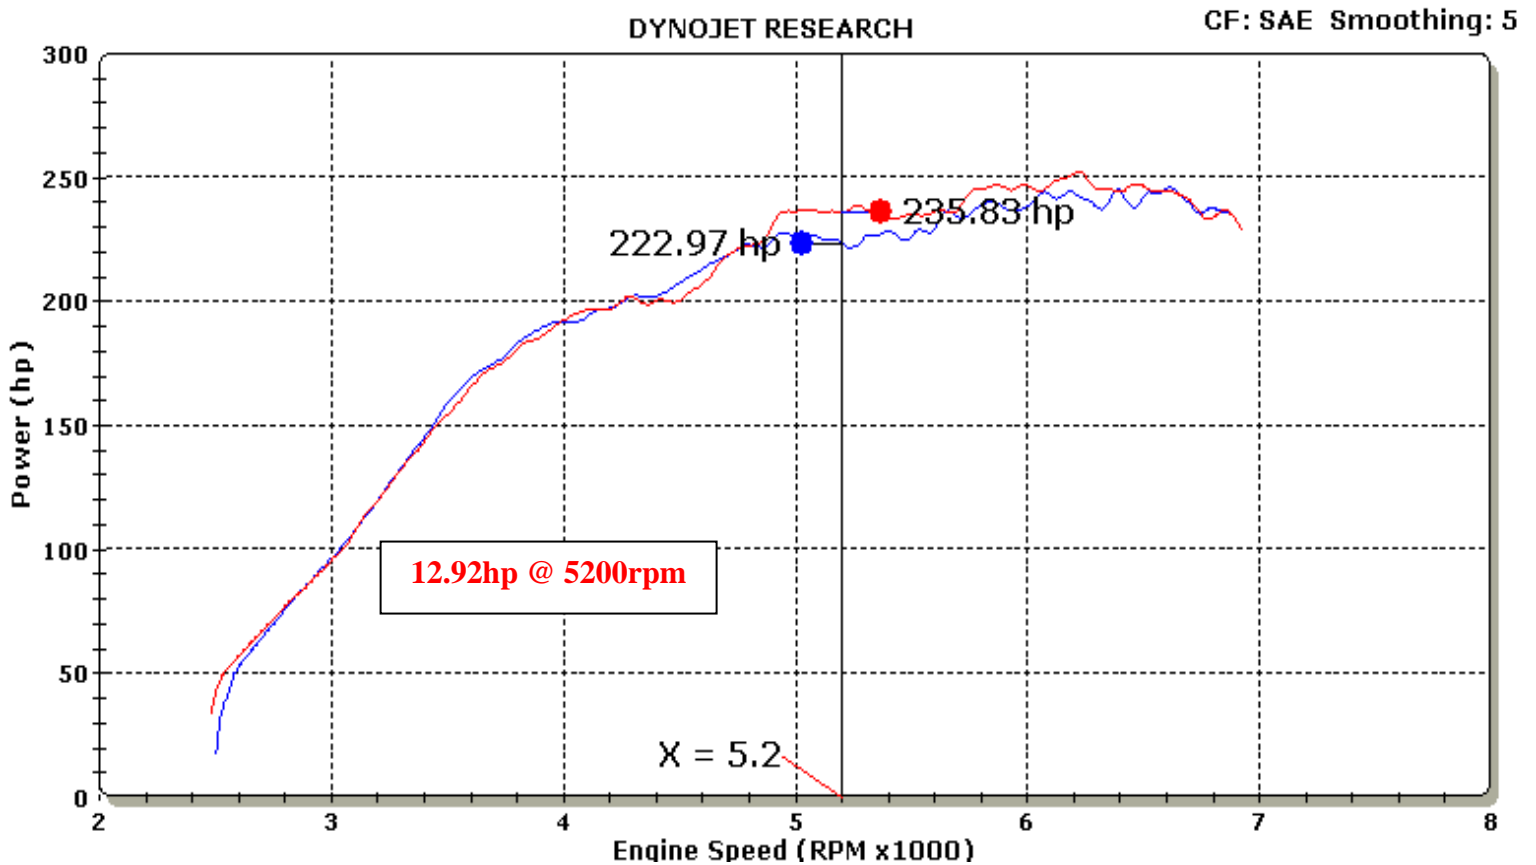

K &N Engineering Inc.

Run Title: Stock 2003 Mitsubishi Lancer EVO 2.0L
Run Notes: Baseline stock run. 1140 miles. 3rd gear run.
Run Date: 3/13/2003 12:27:12 PM
Stock.001: 78.72 °F 28.91 in-Hg Humidity: 26 % SAE: 1.03

Run Title: K&N 2003 Mitsubishi Lancer EVO 2.0L
Run Notes: K&N intake kit installed. 1140 miles. 3rd gear run.
Run Date: 3/13/2003 12:27:12 PM
K&N.002: 81.32 °F 28.90 in-Hg Humidity: 28 % SAE: 1.03

696543