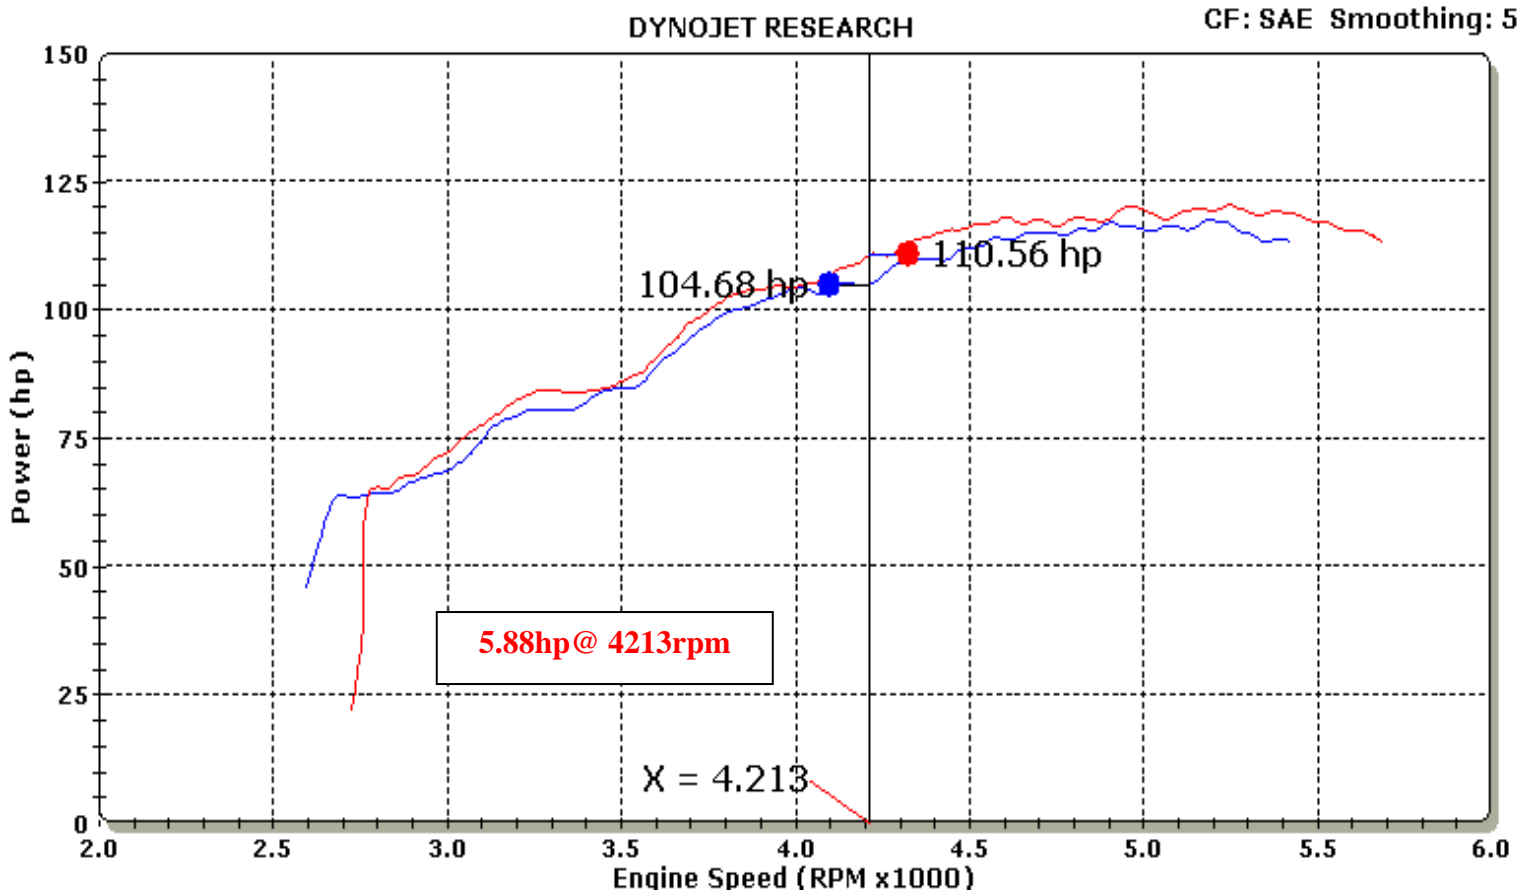

K &N Engineering Inc.

Run Title: Stock 2000 Mitsubishi Eclipse 2.4L
Run Notes: Baseline stock run. 43368 miles. 3rd gear run.
Run Date: 3/13/2003 12:27:34 PM
Stock.001: 74.00 °F 29.04 in-Hg Humidity: 54 % SAE: 1.02

Run Title: K&N 2000 Mitsubishi Eclipse 2.4L
Run Notes: K&N intake kit installed.
Run Date: 3/13/2003 12:27:34 PM
K&N.002: 75.69 °F 29.05 in-Hg Humidity: 54 % SAE: 1.03

696506