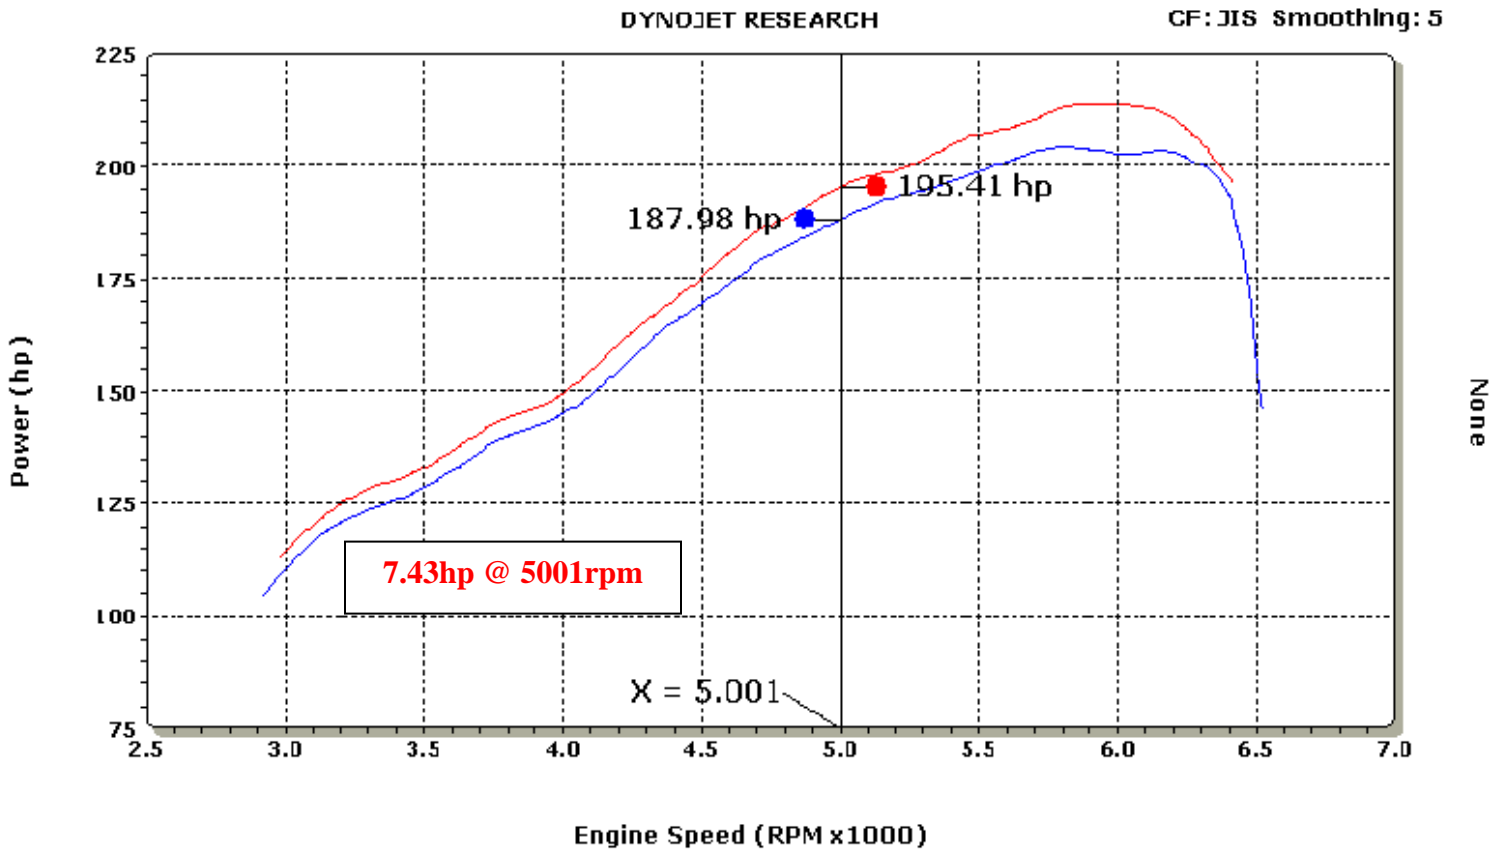

K &N Engineering Inc.

Run Title: Stock 2005 Nissan Maxima 3.5L V6 2g
Run Notes: Baseline stock run. 61352 Miles. 2nd gear run.
Run Date: 7/11/2007 6:57:29 AM
Stock.001: 82.62 °F, 29.12 in-Hg, JIS: 1.03

Run Title: K&N 2005 Nissan Maxima 3.5L V6 2g
Run Notes: K&N intake kit installed. 61352 miles. 2nd gear run.
Run Date: 7/11/2007 8:05:56 AM
K&N.002: 84.84 °F, 29.11 in-Hg, JIS: 1.03

396015