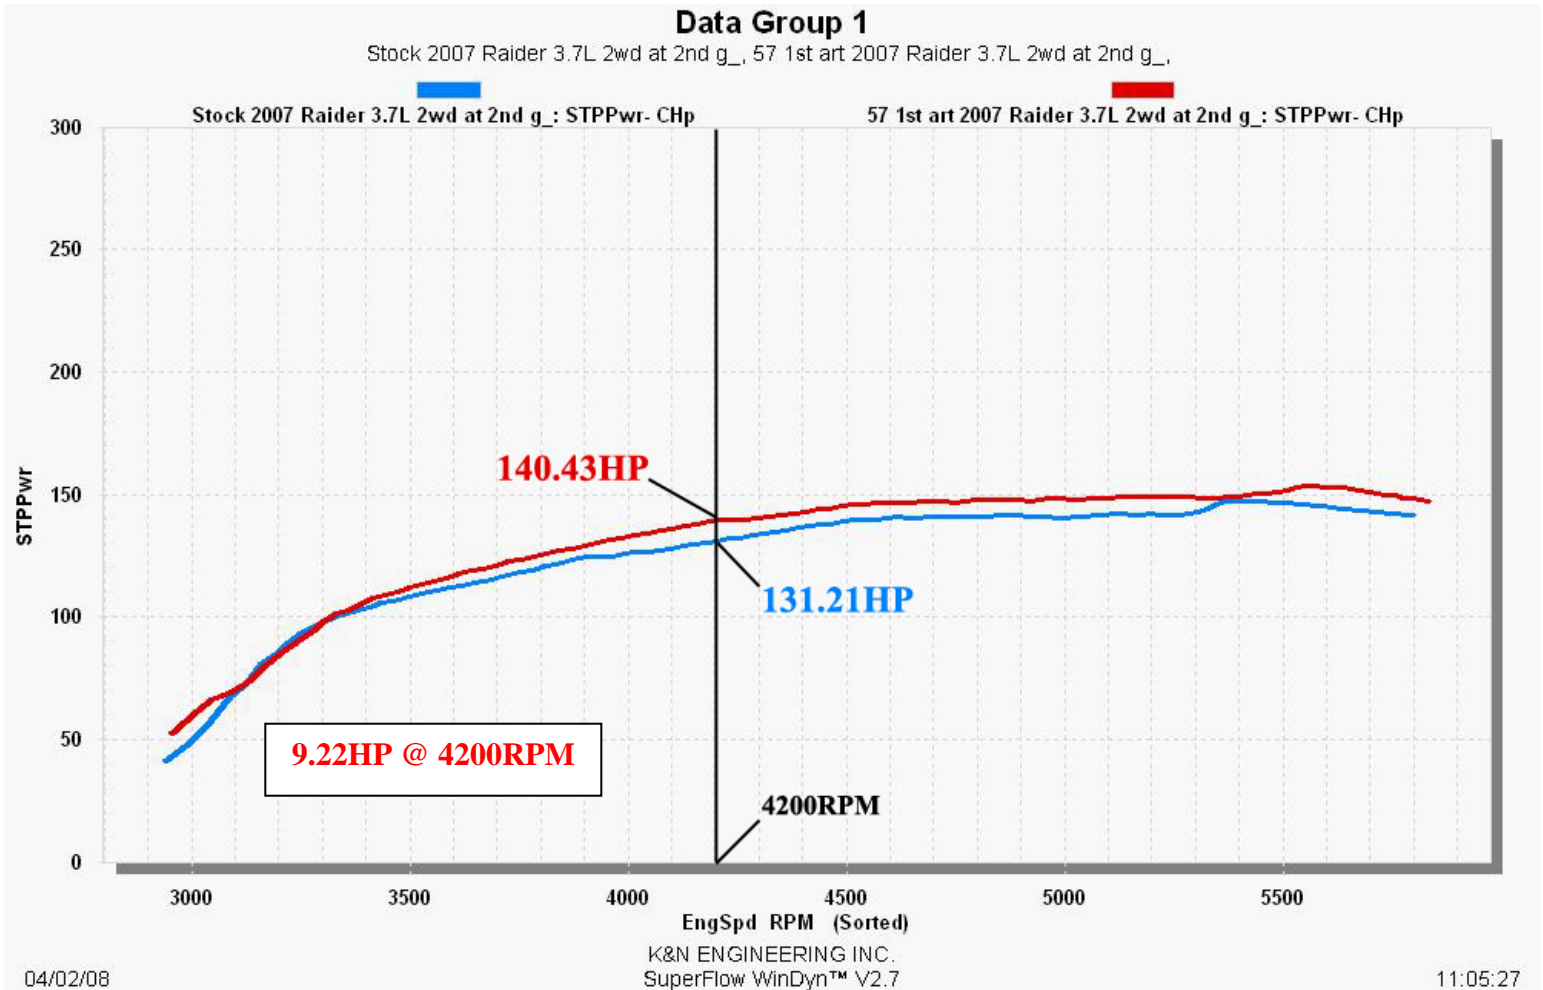

K &N Engineering Inc.

Run Title: Stock 2007 Mitsubishi Raider 3.7L V6 2g
Run Notes: Baseline stock run. 10,077 miles. 2nd gear run.
Run Date: 4-1-08

Run Title: K&N 2007 Mitsubishi Raider 3.7L V6 2g
Run Notes: K&N intake kit installed. 10,077 miles. 2nd gear run.
Run Date: 4-1-08