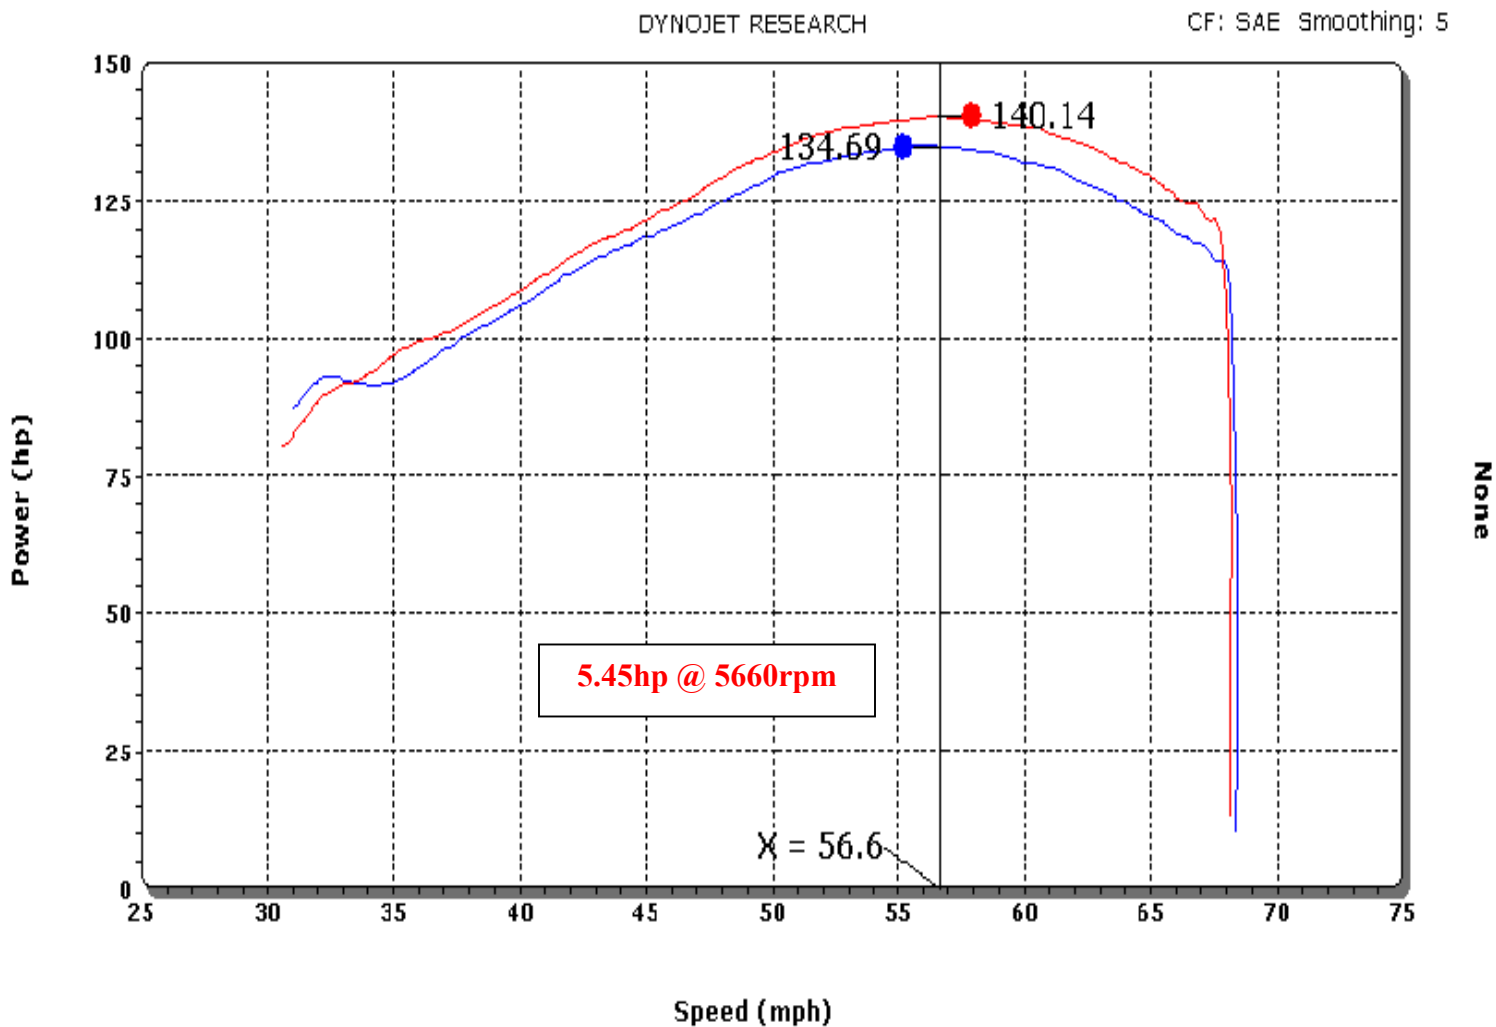

K & N Engineering Inc.

Run Title: Stock 2000 Nissan Xterra 2WD. 3.3L V6
Run Notes: Baseline stock run. 18,606 miles
Run Date: 3/13/2003 12:28:14 PM
Stock.001: 73.73 °F, 29.04 in-Hg, SAE: 1.02

Run Title: FIPK 2000 Nissan Xterra 2WD. 3.3L V6
Run Notes: 57-6005 FIPK installed. 18,606 miles
Run Date: 3/13/2003 12:28:14 PM
FIPK.002: 77.56 °F, 29.03 in-Hg, SAE: 1.03

396005